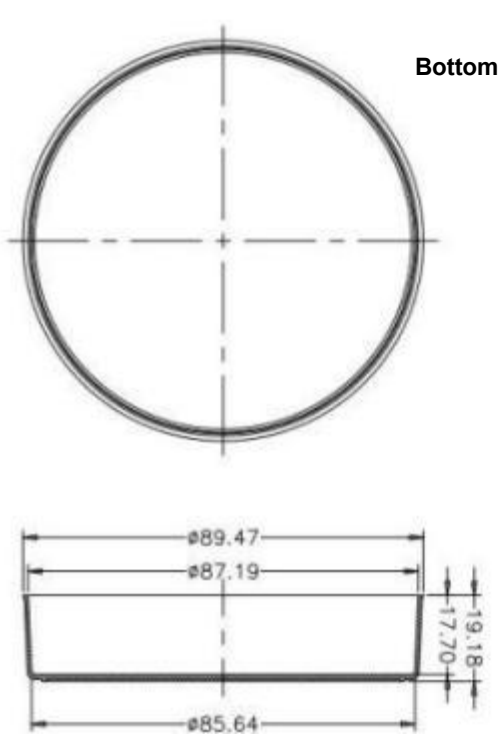

752501(US:753501)	90	25	40	13	325
715011	150	15	60	10	100
755001	150	25	130	5	20
753901	100 x100 x15(Square)	17.25	45	20	500
753101	100	15	40	20	500

Technical Drawing

35 mm Petri Dishes

60 mm Petri Dishes

Cap

Cap

Bottom Bottom

Bottom

65 mm Petri Dishes

90*15 mm Petri Dishes

90mm Petri Dishes(2 compartments)

90mm Petri Dishes(3 compartments)

90mm Petri Dishes(4 compartments)

90*20 mm Petri Dishes

90*25 mm Petri Dishes

100*15 mm Petri Dishes

150*15 mm Petri Dishes

150*25 mm Petri Dishes

b

100*100*15 mm Square Petri Dishes