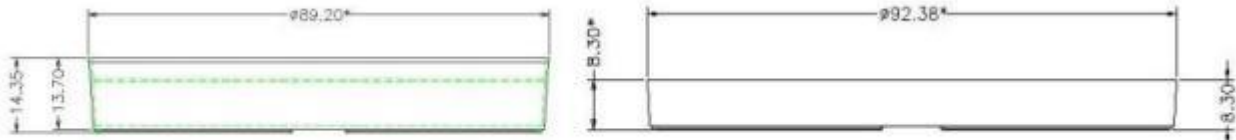

752501(US:753501)	90	25	40	13	325
715011	150	15	60	10	100
755001	150	25	130	5	20
753901	100 x100 x15(Square)	17.25	45	20	500
753101	100	15	40	20	500

Technical Drawing

35 mm Petri Dishes

60 mm Petri Dishes

Cap

Cap

Bottom Bottom

Bottom

65 mm Petri Dishes

90*15 mm Petri Dishes

90mm Petri Dishes(2 compartments)

90mm Petri Dishes(3 compartments)

90mm Petri Dishes(4 compartments)

90*20 mm Petri Dishes

90*25 mm Petri Dishes

100*15 mm Petri Dishes

150*15 mm Petri Dishes

150*25 mm Petri Dishes

b

100*100*15 mm Square Petri Dishes