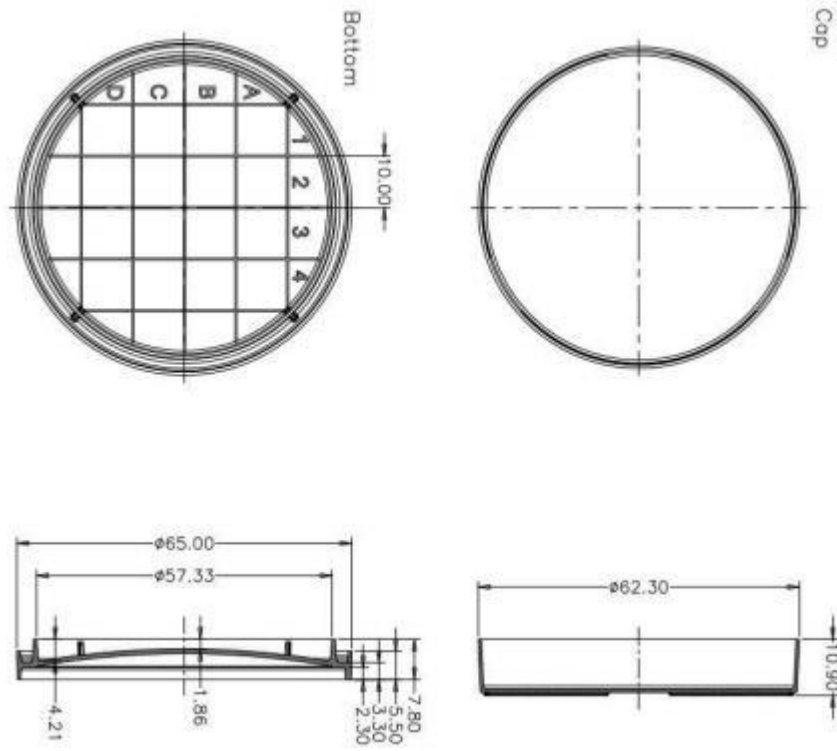

752501(US:753501)	90	25	40	13	325
715011	150	15	60	10	100
755001	150	25	130	5	20
753901	100 x100 x15(Square)	17.25	45	20	500
753101	100	15	40	20	500

Technical Drawing

35 mm Petri Dishes

60 mm Petri Dishes

Cap

Cap

Bottom Bottom

Bottom

65 mm Petri Dishes

90*15 mm Petri Dishes

90mm Petri Dishes(2 compartments)

90mm Petri Dishes(3 compartments)

90mm Petri Dishes(4 compartments)

90*20 mm Petri Dishes

90*25 mm Petri Dishes

100*15 mm Petri Dishes

150*15 mm Petri Dishes

150*25 mm Petri Dishes

b

100*100*15 mm Square Petri Dishes