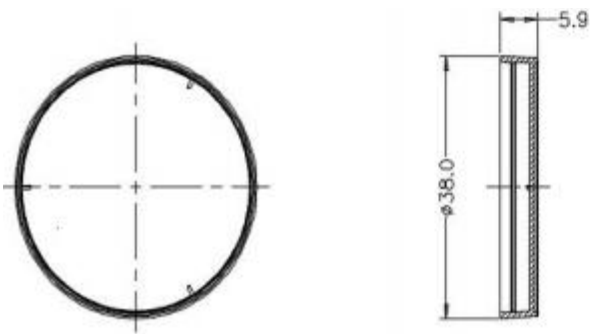

752501(US:753501)	90	25	40	13	325
715011	150	15	60	10	100
755001	150	25	130	5	20
753901	100 x100 x15(Square)	17.25	45	20	500
753101	100	15	40	20	500

Technical Drawing

35 mm Petri Dishes

60 mm Petri Dishes

Cap

Cap

Bottom Bottom

Bottom

65 mm Petri Dishes

90*15 mm Petri Dishes

90mm Petri Dishes(2 compartments)

90mm Petri Dishes(3 compartments)

90mm Petri Dishes(4 compartments)

90*20 mm Petri Dishes

90*25 mm Petri Dishes

100*15 mm Petri Dishes

150*15 mm Petri Dishes

150*25 mm Petri Dishes

b

100*100*15 mm Square Petri Dishes