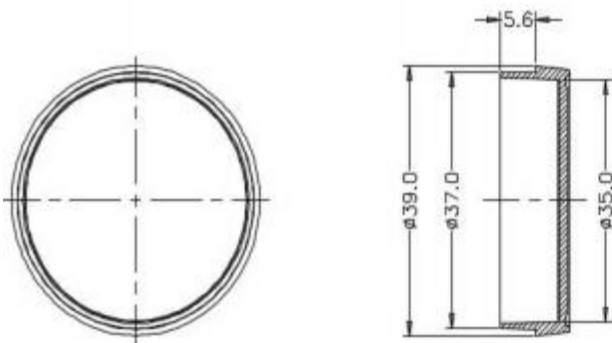

752501(US:753501)	90	25	40	13	325
715011	150	15	60	10	100
755001	150	25	130	5	20
753901	100 x100 x15(Square)	17.25	45	20	500
753101	100	15	40	20	500

Technical Drawing

35 mm Petri Dishes

60 mm Petri Dishes

Cap

Cap

Bottom Bottom

Bottom

65 mm Petri Dishes

90*15 mm Petri Dishes

90mm Petri Dishes(2 compartments)

90mm Petri Dishes(3 compartments)

90mm Petri Dishes(4 compartments)

90*20 mm Petri Dishes

90*25 mm Petri Dishes

100*15 mm Petri Dishes

150*15 mm Petri Dishes

150*25 mm Petri Dishes

b

100*100*15 mm Square Petri Dishes