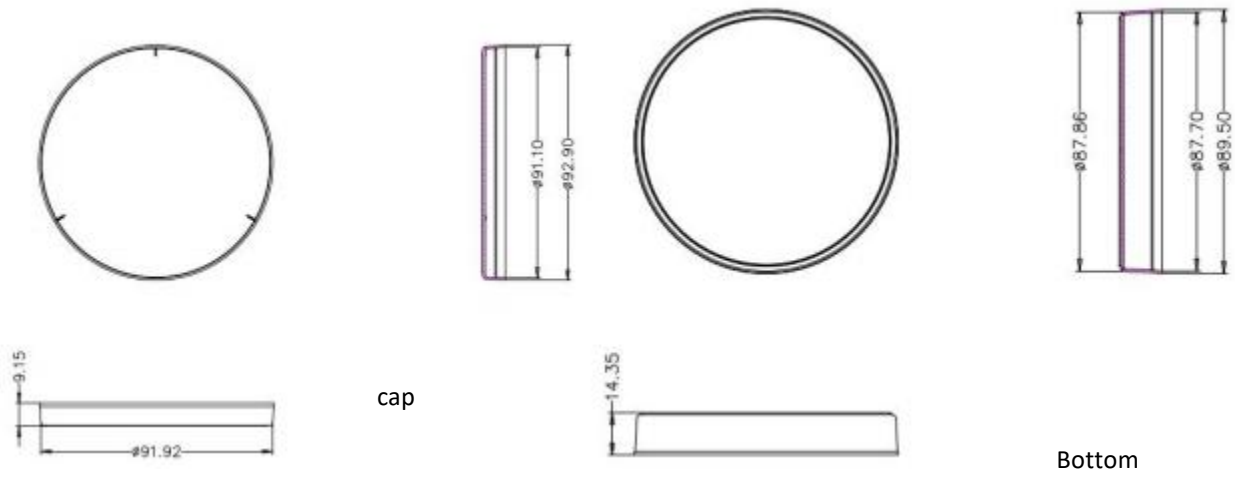

752501(US:753501)	90	25	40	13	325
715011	150	15	60	10	100
755001	150	25	130	5	20
753901	100 x100 x15(Square)	17.25	45	20	500
753101	100	15	40	20	500

Technical Drawing

35 mm Petri Dishes

60 mm Petri Dishes

Cap

Cap

Bottom Bottom

Bottom

65 mm Petri Dishes

90*15 mm Petri Dishes

90mm Petri Dishes(2 compartments)

90mm Petri Dishes(3 compartments)

90mm Petri Dishes(4 compartments)

90*20 mm Petri Dishes

90*25 mm Petri Dishes

100*15 mm Petri Dishes

150*15 mm Petri Dishes

150*25 mm Petri Dishes

b

100*100*15 mm Square Petri Dishes