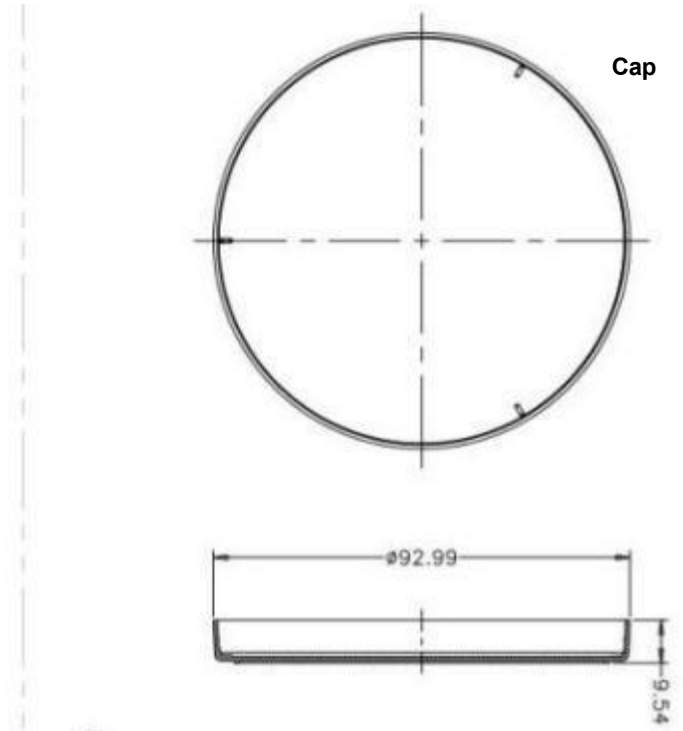

752501(US:753501)	90	25	40	13	325
715011	150	15	60	10	100
755001	150	25	130	5	20
753901	100 x100 x15(Square)	17.25	45	20	500
753101	100	15	40	20	500

Technical Drawing

35 mm Petri Dishes

60 mm Petri Dishes

Cap

Cap

Bottom Bottom

Bottom

65 mm Petri Dishes

90*15 mm Petri Dishes

90mm Petri Dishes(2 compartments)

90mm Petri Dishes(3 compartments)

90mm Petri Dishes(4 compartments)

90*20 mm Petri Dishes

90*25 mm Petri Dishes

100*15 mm Petri Dishes

150*15 mm Petri Dishes

150*25 mm Petri Dishes

b

100*100*15 mm Square Petri Dishes