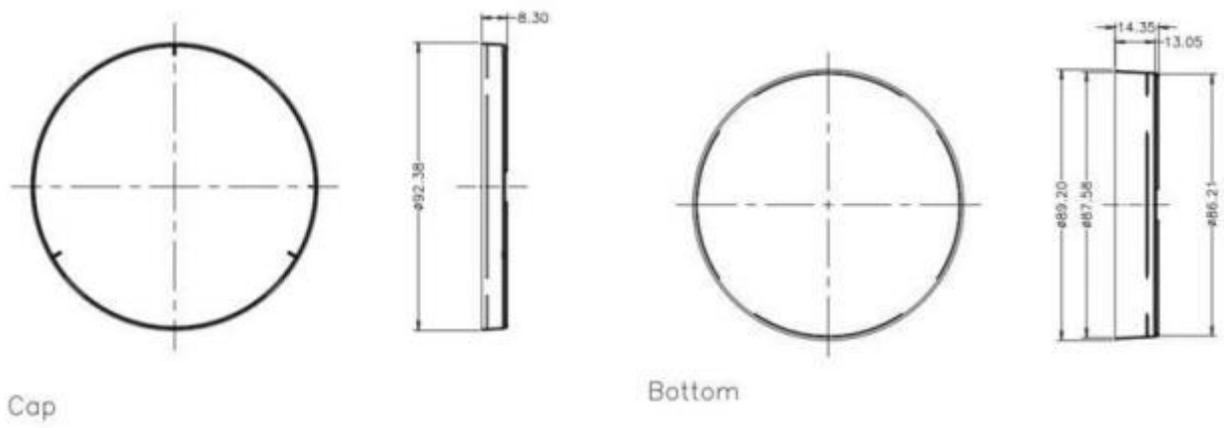

752501(US:753501)	90	25	40	13	325
715011	150	15	60	10	100
755001	150	25	130	5	20
753901	100 x100 x15(Square)	17.25	45	20	500
753101	100	15	40	20	500

Technical Drawing

35 mm Petri Dishes

60 mm Petri Dishes

Cap

Cap

Bottom Bottom

Bottom

65 mm Petri Dishes

90*15 mm Petri Dishes

90mm Petri Dishes(2 compartments)

90mm Petri Dishes(3 compartments)

90mm Petri Dishes(4 compartments)

90*20 mm Petri Dishes

90*25 mm Petri Dishes

100*15 mm Petri Dishes

150*15 mm Petri Dishes

150*25 mm Petri Dishes

b

100*100*15 mm Square Petri Dishes