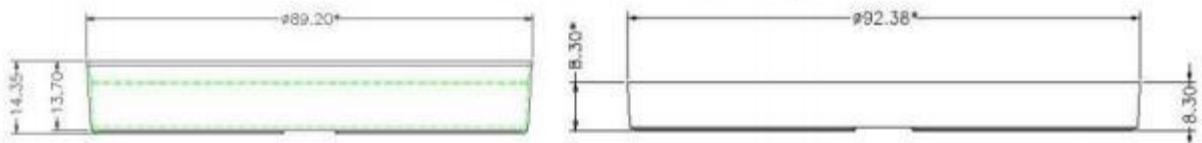

752501(US:753501)	90	25	40	13	325
715011	150	15	60	10	100
755001	150	25	130	5	20
753901	100 x100 x15(Square)	17.25	45	20	500
753101	100	15	40	20	500

Technical Drawing

35 mm Petri Dishes

60 mm Petri Dishes

Cap

Cap

Bottom Bottom

Bottom

65 mm Petri Dishes

90*15 mm Petri Dishes

90mm Petri Dishes(2 compartments)

90mm Petri Dishes(3 compartments)

90mm Petri Dishes(4 compartments)

90*20 mm Petri Dishes

90*25 mm Petri Dishes

100*15 mm Petri Dishes

150*15 mm Petri Dishes

150*25 mm Petri Dishes

b

100*100*15 mm Square Petri Dishes