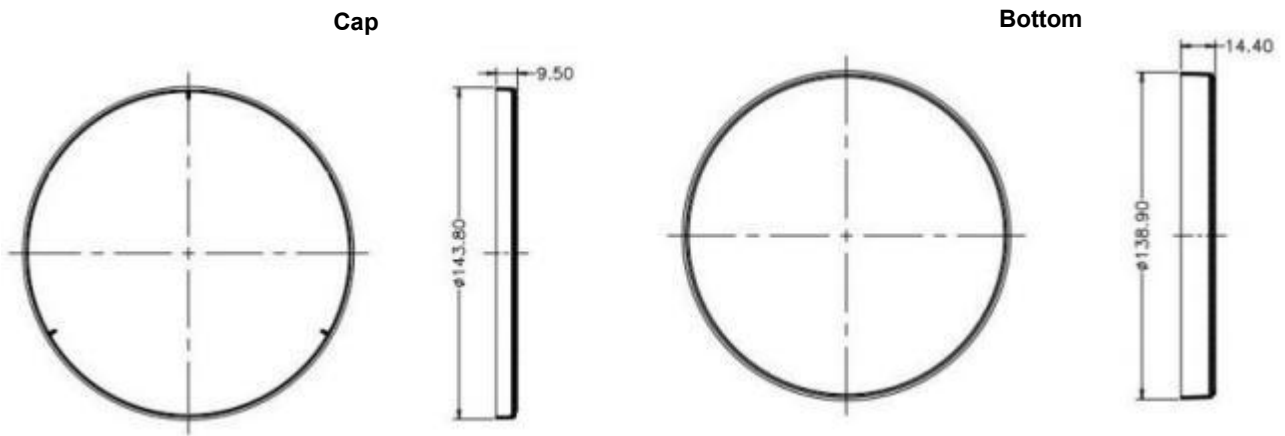

Cap

Cap

Bottom Bottom

Bottom

65 mm Petri Dishes

90*15 mm Petri Dishes

90mm Petri Dishes(2 compartments)

90mm Petri Dishes(3 compartments)

90mm Petri Dishes(4 compartments)

90*20 mm Petri Dishes

90*25 mm Petri Dishes

100*15 mm Petri Dishes

150*15 mm Petri Dishes

150*25 mm Petri Dishes

b

100*100*15 mm Square Petri Dishes