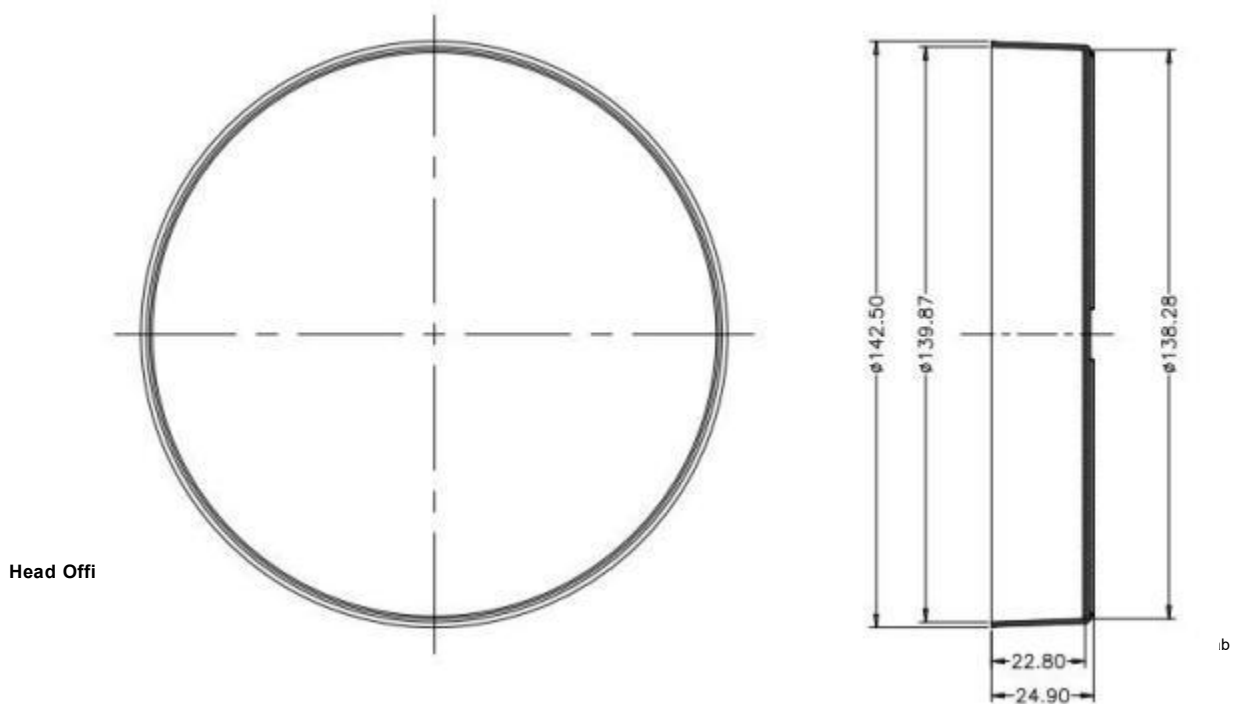

Cap

Cap

Bottom Bottom

Bottom

65 mm Petri Dishes

90*15 mm Petri Dishes

90mm Petri Dishes(2 compartments)

90mm Petri Dishes(3 compartments)

90mm Petri Dishes(4 compartments)

90*20 mm Petri Dishes

90*25 mm Petri Dishes

100*15 mm Petri Dishes

150*15 mm Petri Dishes

150*25 mm Petri Dishes

b

100*100*15 mm Square Petri Dishes