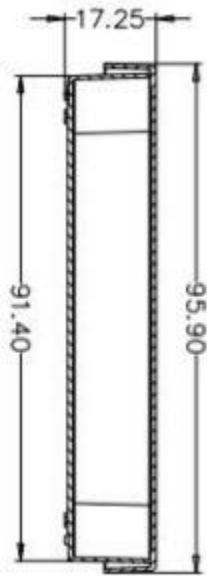

752501(US:753501)	90	25	40	13	325
715011	150	15	60	10	100
755001	150	25	130	5	20
753901	100 x100 x15(Square)	17.25	45	20	500
753101	100	15	40	20	500

Technical Drawing

35 mm Petri Dishes

60 mm Petri Dishes

Cap

Cap

Bottom Bottom

Bottom

65 mm Petri Dishes

90*15 mm Petri Dishes

90mm Petri Dishes(2 compartments)

90mm Petri Dishes(3 compartments)

90mm Petri Dishes(4 compartments)

90*20 mm Petri Dishes

90*25 mm Petri Dishes

100*15 mm Petri Dishes

150*15 mm Petri Dishes

150*25 mm Petri Dishes

b

100*100*15 mm Square Petri Dishes