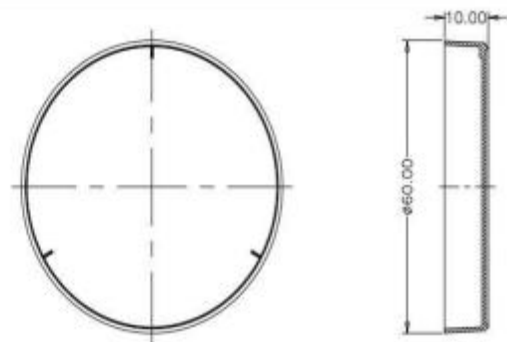

752501(US:753501)	90	25	40	13	325
715011	150	15	60	10	100
755001	150	25	130	5	20
753901	100 x100 x15(Square)	17.25	45	20	500
753101	100	15	40	20	500

Technical Drawing

35 mm Petri Dishes

60 mm Petri Dishes

Cap

Cap

Bottom Bottom

Bottom

65 mm Petri Dishes

90*15 mm Petri Dishes

90mm Petri Dishes(2 compartments)

90mm Petri Dishes(3 compartments)

90mm Petri Dishes(4 compartments)

90*20 mm Petri Dishes

90*25 mm Petri Dishes

100*15 mm Petri Dishes

150*15 mm Petri Dishes

150*25 mm Petri Dishes

b

100*100*15 mm Square Petri Dishes