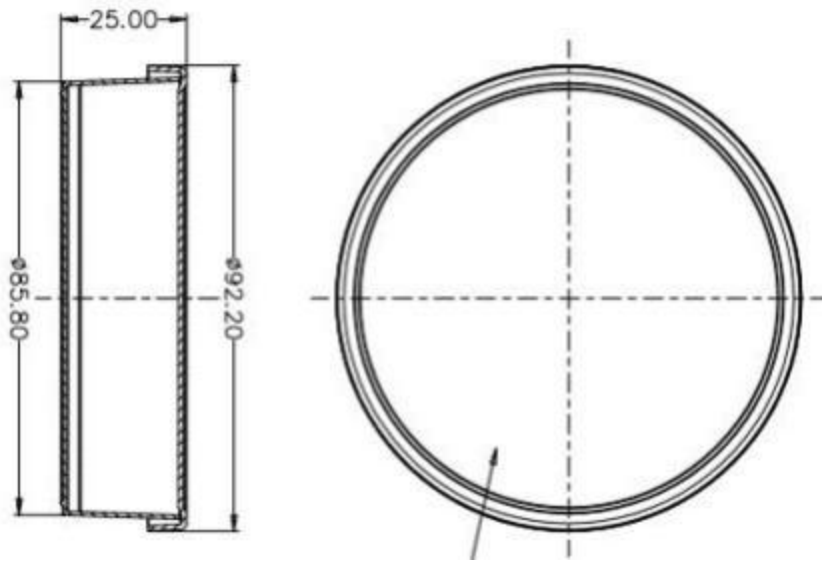

752501(US:753501)	90	25	40	13	325
715011	150	15	60	10	100
755001	150	25	130	5	20
753901	100 x100 x15(Square)	17.25	45	20	500
753101	100	15	40	20	500

Technical Drawing

35 mm Petri Dishes

60 mm Petri Dishes

Cap

Cap

Bottom Bottom

Bottom

65 mm Petri Dishes

90*15 mm Petri Dishes

90mm Petri Dishes(2 compartments)

90mm Petri Dishes(3 compartments)

90mm Petri Dishes(4 compartments)

90*20 mm Petri Dishes

90*25 mm Petri Dishes

100*15 mm Petri Dishes

150*15 mm Petri Dishes

150*25 mm Petri Dishes

b

100*100*15 mm Square Petri Dishes