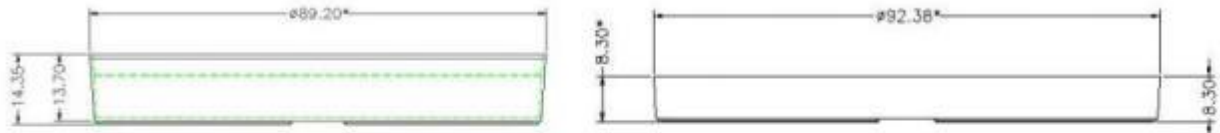

752501(US:753501)	90	25	40	13	325
715011	150	15	60	10	100
755001	150	25	130	5	20
753901	100 x100 x15(Square)	17.25	45	20	500
753101	100	15	40	20	500

Technical Drawing

35 mm Petri Dishes

60 mm Petri Dishes

Cap

Cap

Bottom Bottom

Bottom

65 mm Petri Dishes

90*15 mm Petri Dishes

90mm Petri Dishes(2 compartments)

90mm Petri Dishes(3 compartments)

90mm Petri Dishes(4 compartments)

90*20 mm Petri Dishes

90*25 mm Petri Dishes

100*15 mm Petri Dishes

150*15 mm Petri Dishes

150*25 mm Petri Dishes

b

100*100*15 mm Square Petri Dishes