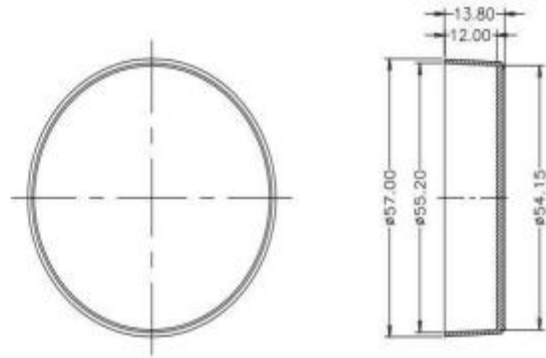

752501(US:753501)	90	25	40	13	325
715011	150	15	60	10	100
755001	150	25	130	5	20
753901	100 x100 x15(Square)	17.25	45	20	500
753101	100	15	40	20	500

Technical Drawing

35 mm Petri Dishes

60 mm Petri Dishes

Cap

Cap

Bottom Bottom

Bottom

65 mm Petri Dishes

90*15 mm Petri Dishes

90mm Petri Dishes(2 compartments)

90mm Petri Dishes(3 compartments)

90mm Petri Dishes(4 compartments)

90*20 mm Petri Dishes

90*25 mm Petri Dishes

100*15 mm Petri Dishes

150*15 mm Petri Dishes

150*25 mm Petri Dishes

b

100*100*15 mm Square Petri Dishes